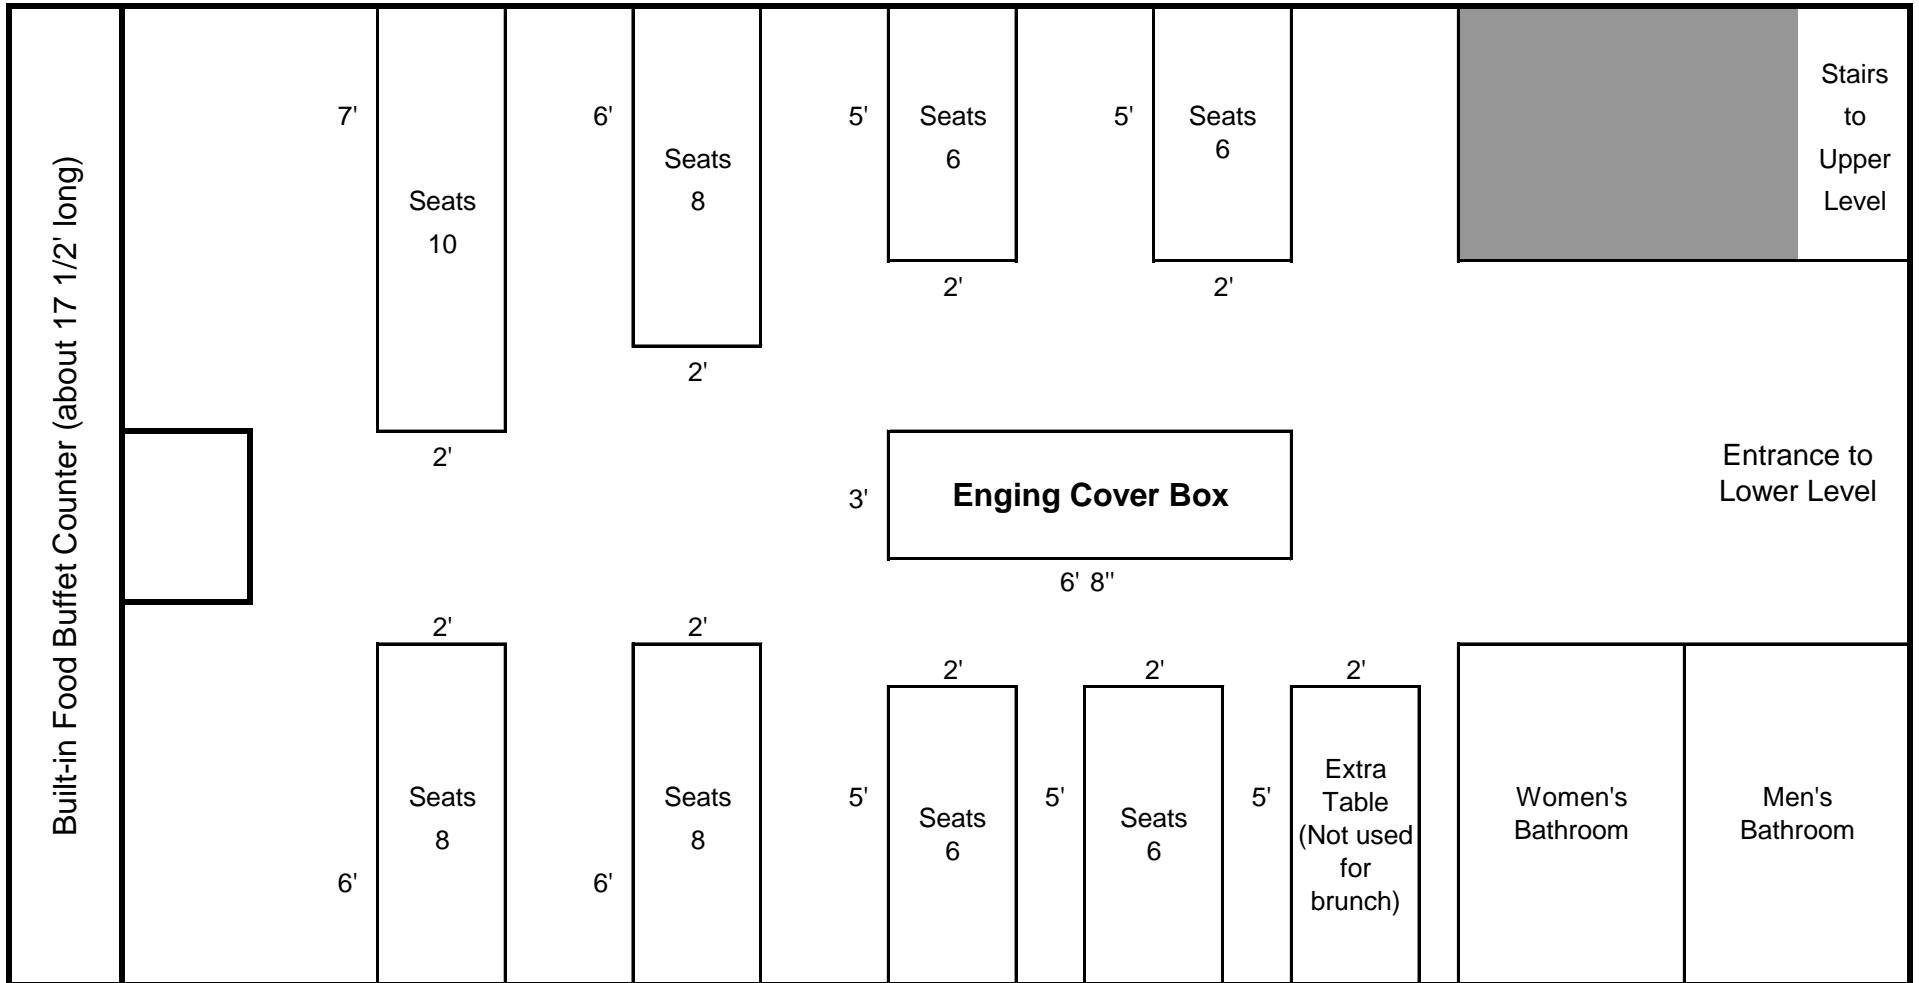

Chief Waupaca Sternwheeler

Enclosed Lower Level -- Dining for 64 People

Each window is 3' 9 1/2" from top to bottom, including the frame. There are 7 windows per side.
 All windows, including spaces inbetween, outside fram to outside fram is 27' 9".