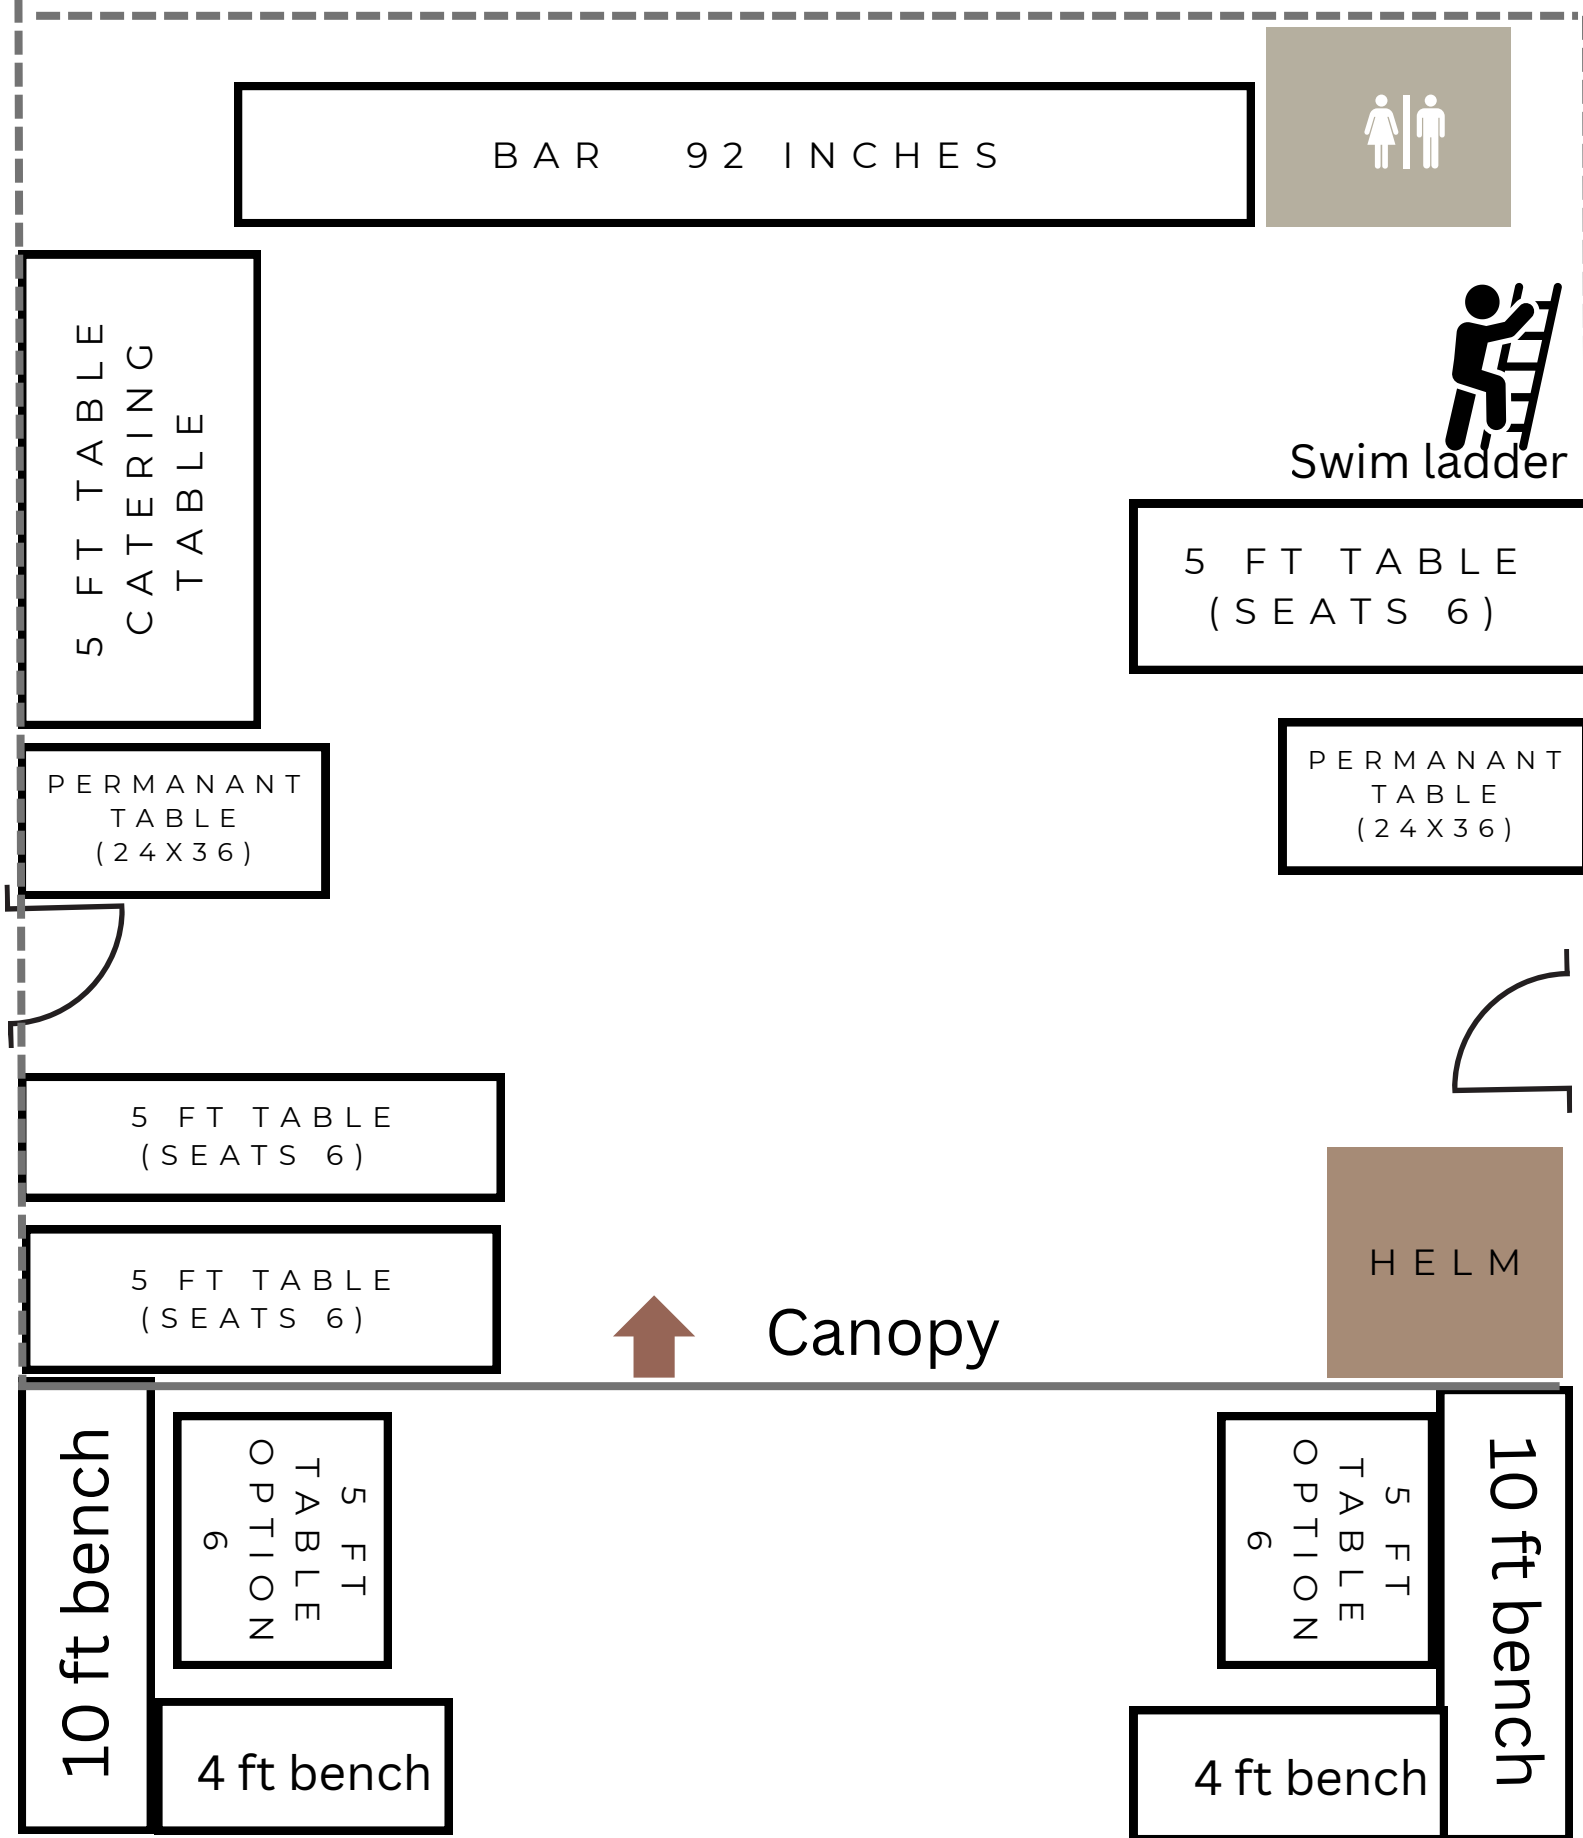

**NORTH STAR LAYOUT WITHOUT CATERING**  
**50 FT Long x 14 FT wide**

**NORTH STAR LAYOUT WITH CATERING**  
**50 FT Long x 14 FT wide**